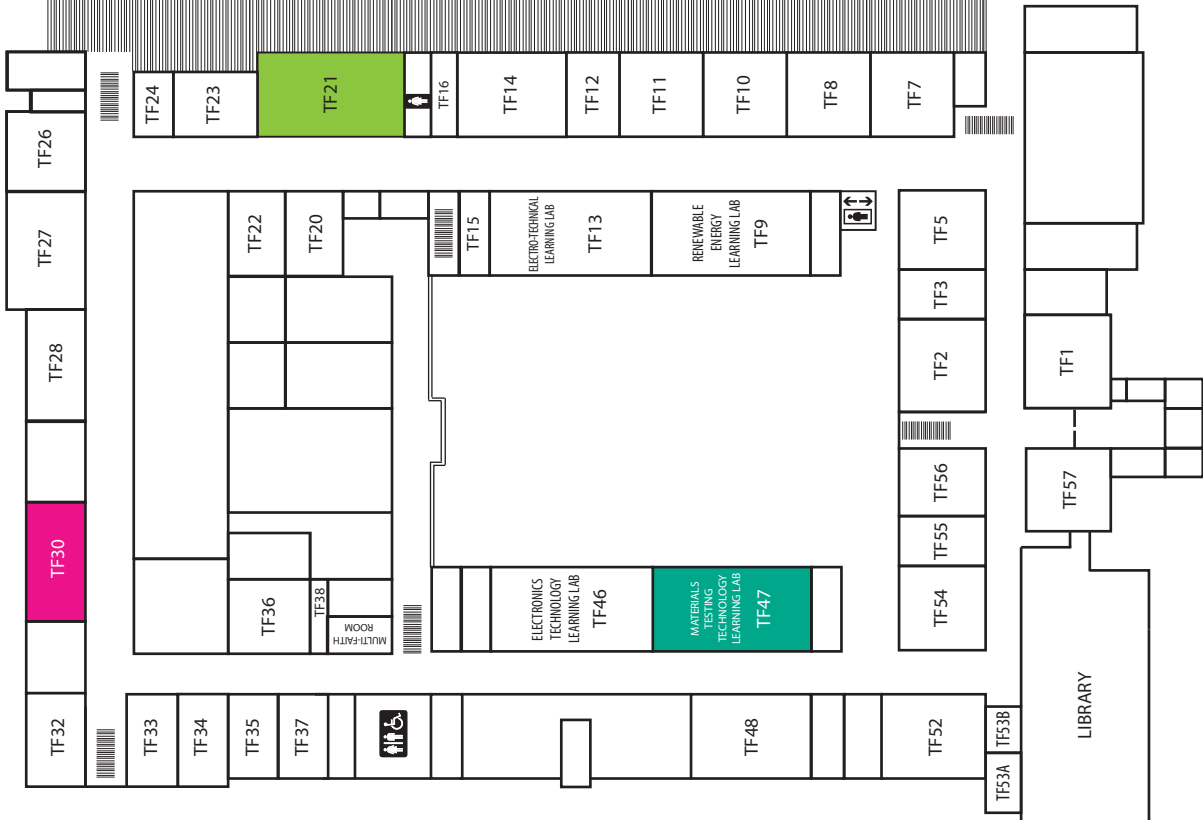

FIRST FLOOR

KEY FOR ROOMS

- ENGINEERING
- APPRENTICESHIPS
- COMPUTING
- ELECTRICAL INSTALLATION
- SCIENCE & PHARMACY
- PLUMBING & GAS
- MOTOR VEHICLE

FREE WiFi

Network: TCG Guest
Password: qt7v277e

COSTA COFFEE

REFRESHMENTS
Why not grab a coffee from Costa?

TRAFFORD COLLEGE