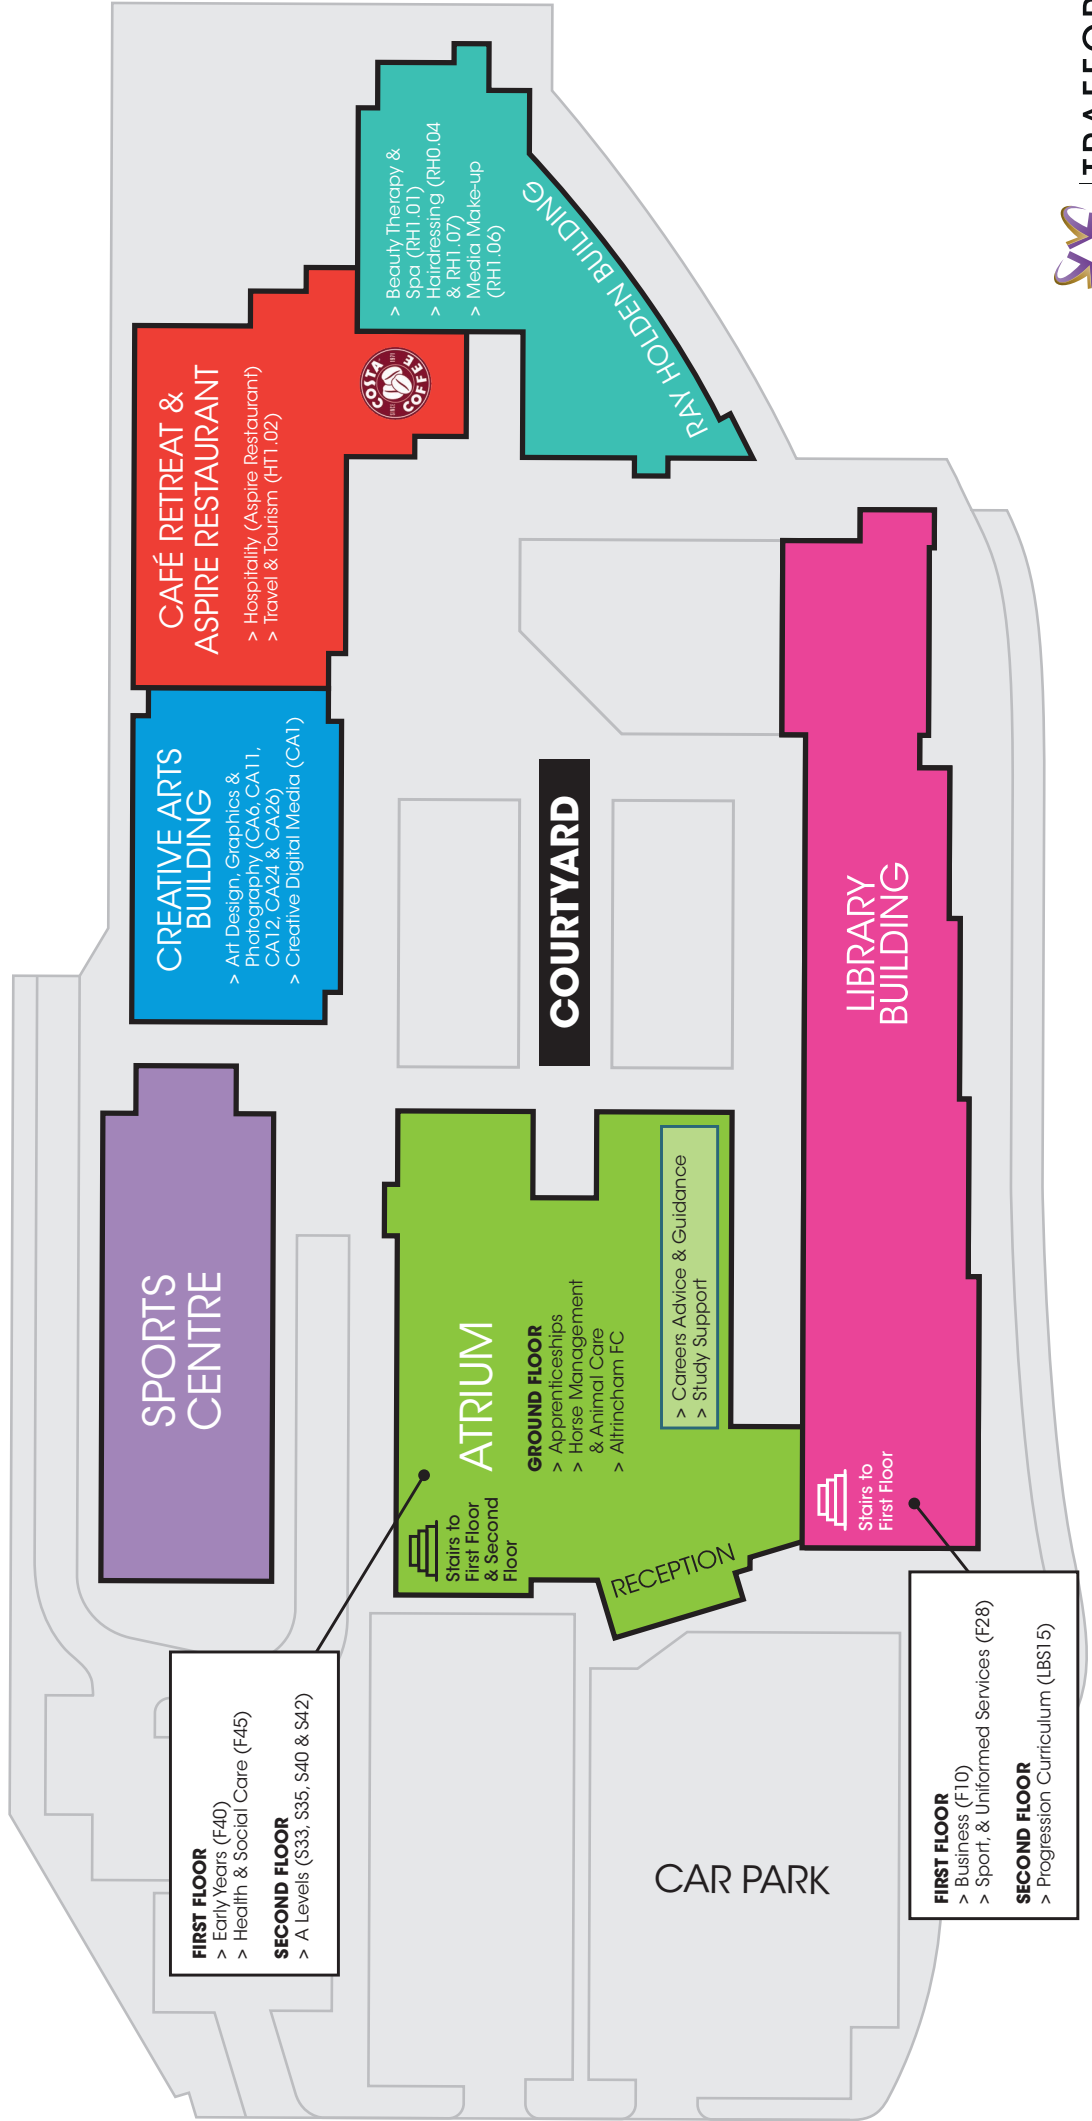

## ADULT COURSES

Subject	Room
ADULT COMMUNITY & ADULT EMPLOYABILITY	Café Retreat

## APPRENTICESHIPS

Subject	Room
APPRENTICESHIPS	Atrium

## CAREERS

Subject	Room
CAREERS	Learner Services

# CAMPUS MAP

**REFRESHMENTS**  
Why not grab a coffee from Costa?

**FREE WiFi**

Network: TCG Guest

Password: qt7v277e

**FIRST FLOOR**

- > Early Years (F40)
- > Health & Social Care (F45)

**SECOND FLOOR**